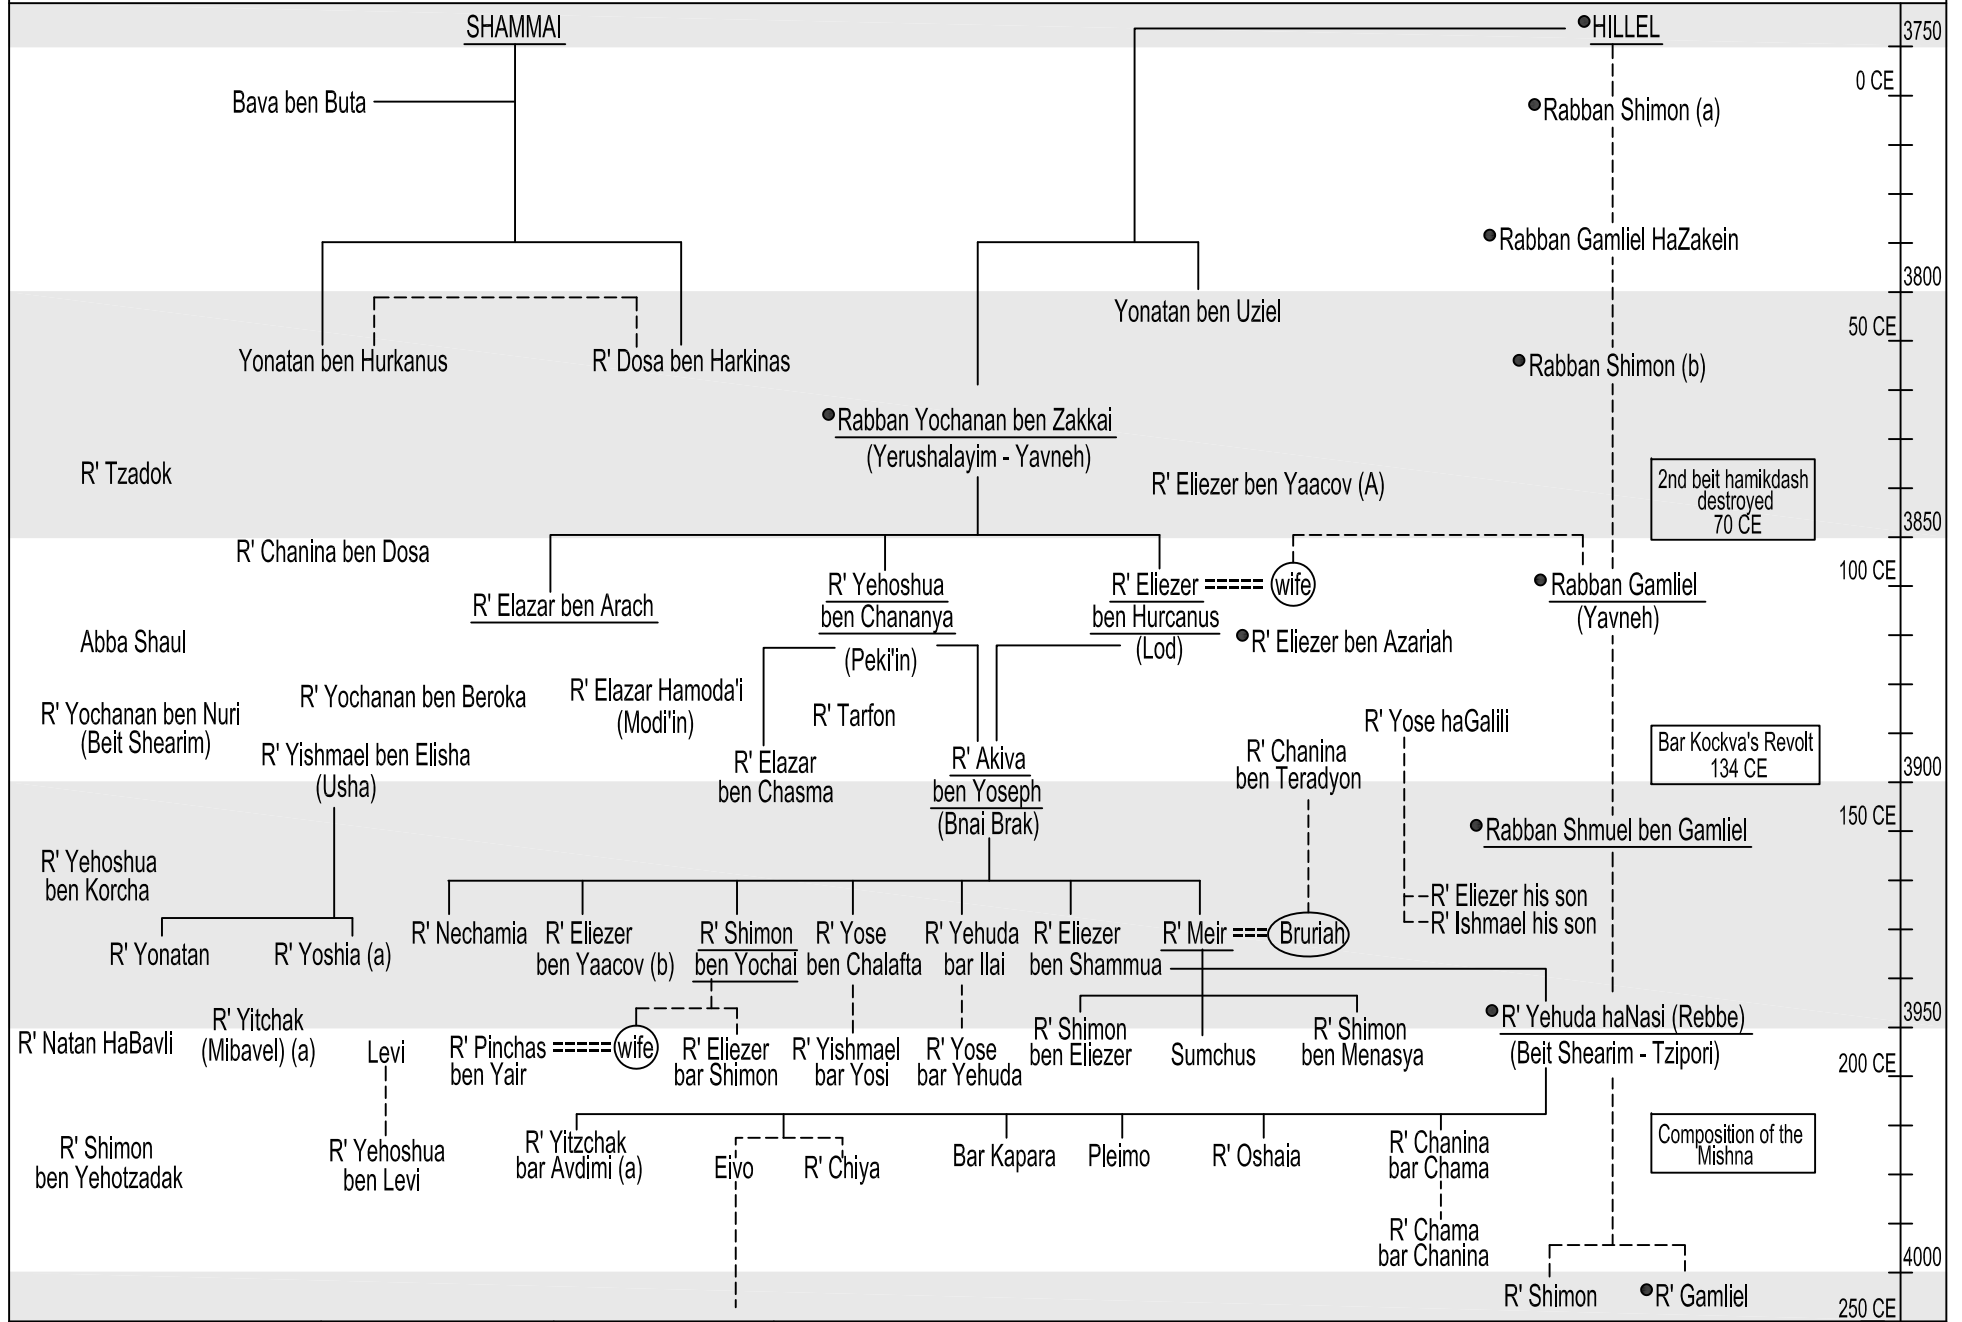

TANAIM (ERETZ YISRAEL)

BS'D

● Prince	Rav / Talmid	Parent / Child	To receive a digital copy, email DBergerTorahShiurim@gmail.com Hebrew version available.	Created by Florence Berger a"h 5783 / 2022
○ Daughter / Wife	=== Husband / Wife	┌─ Siblings		